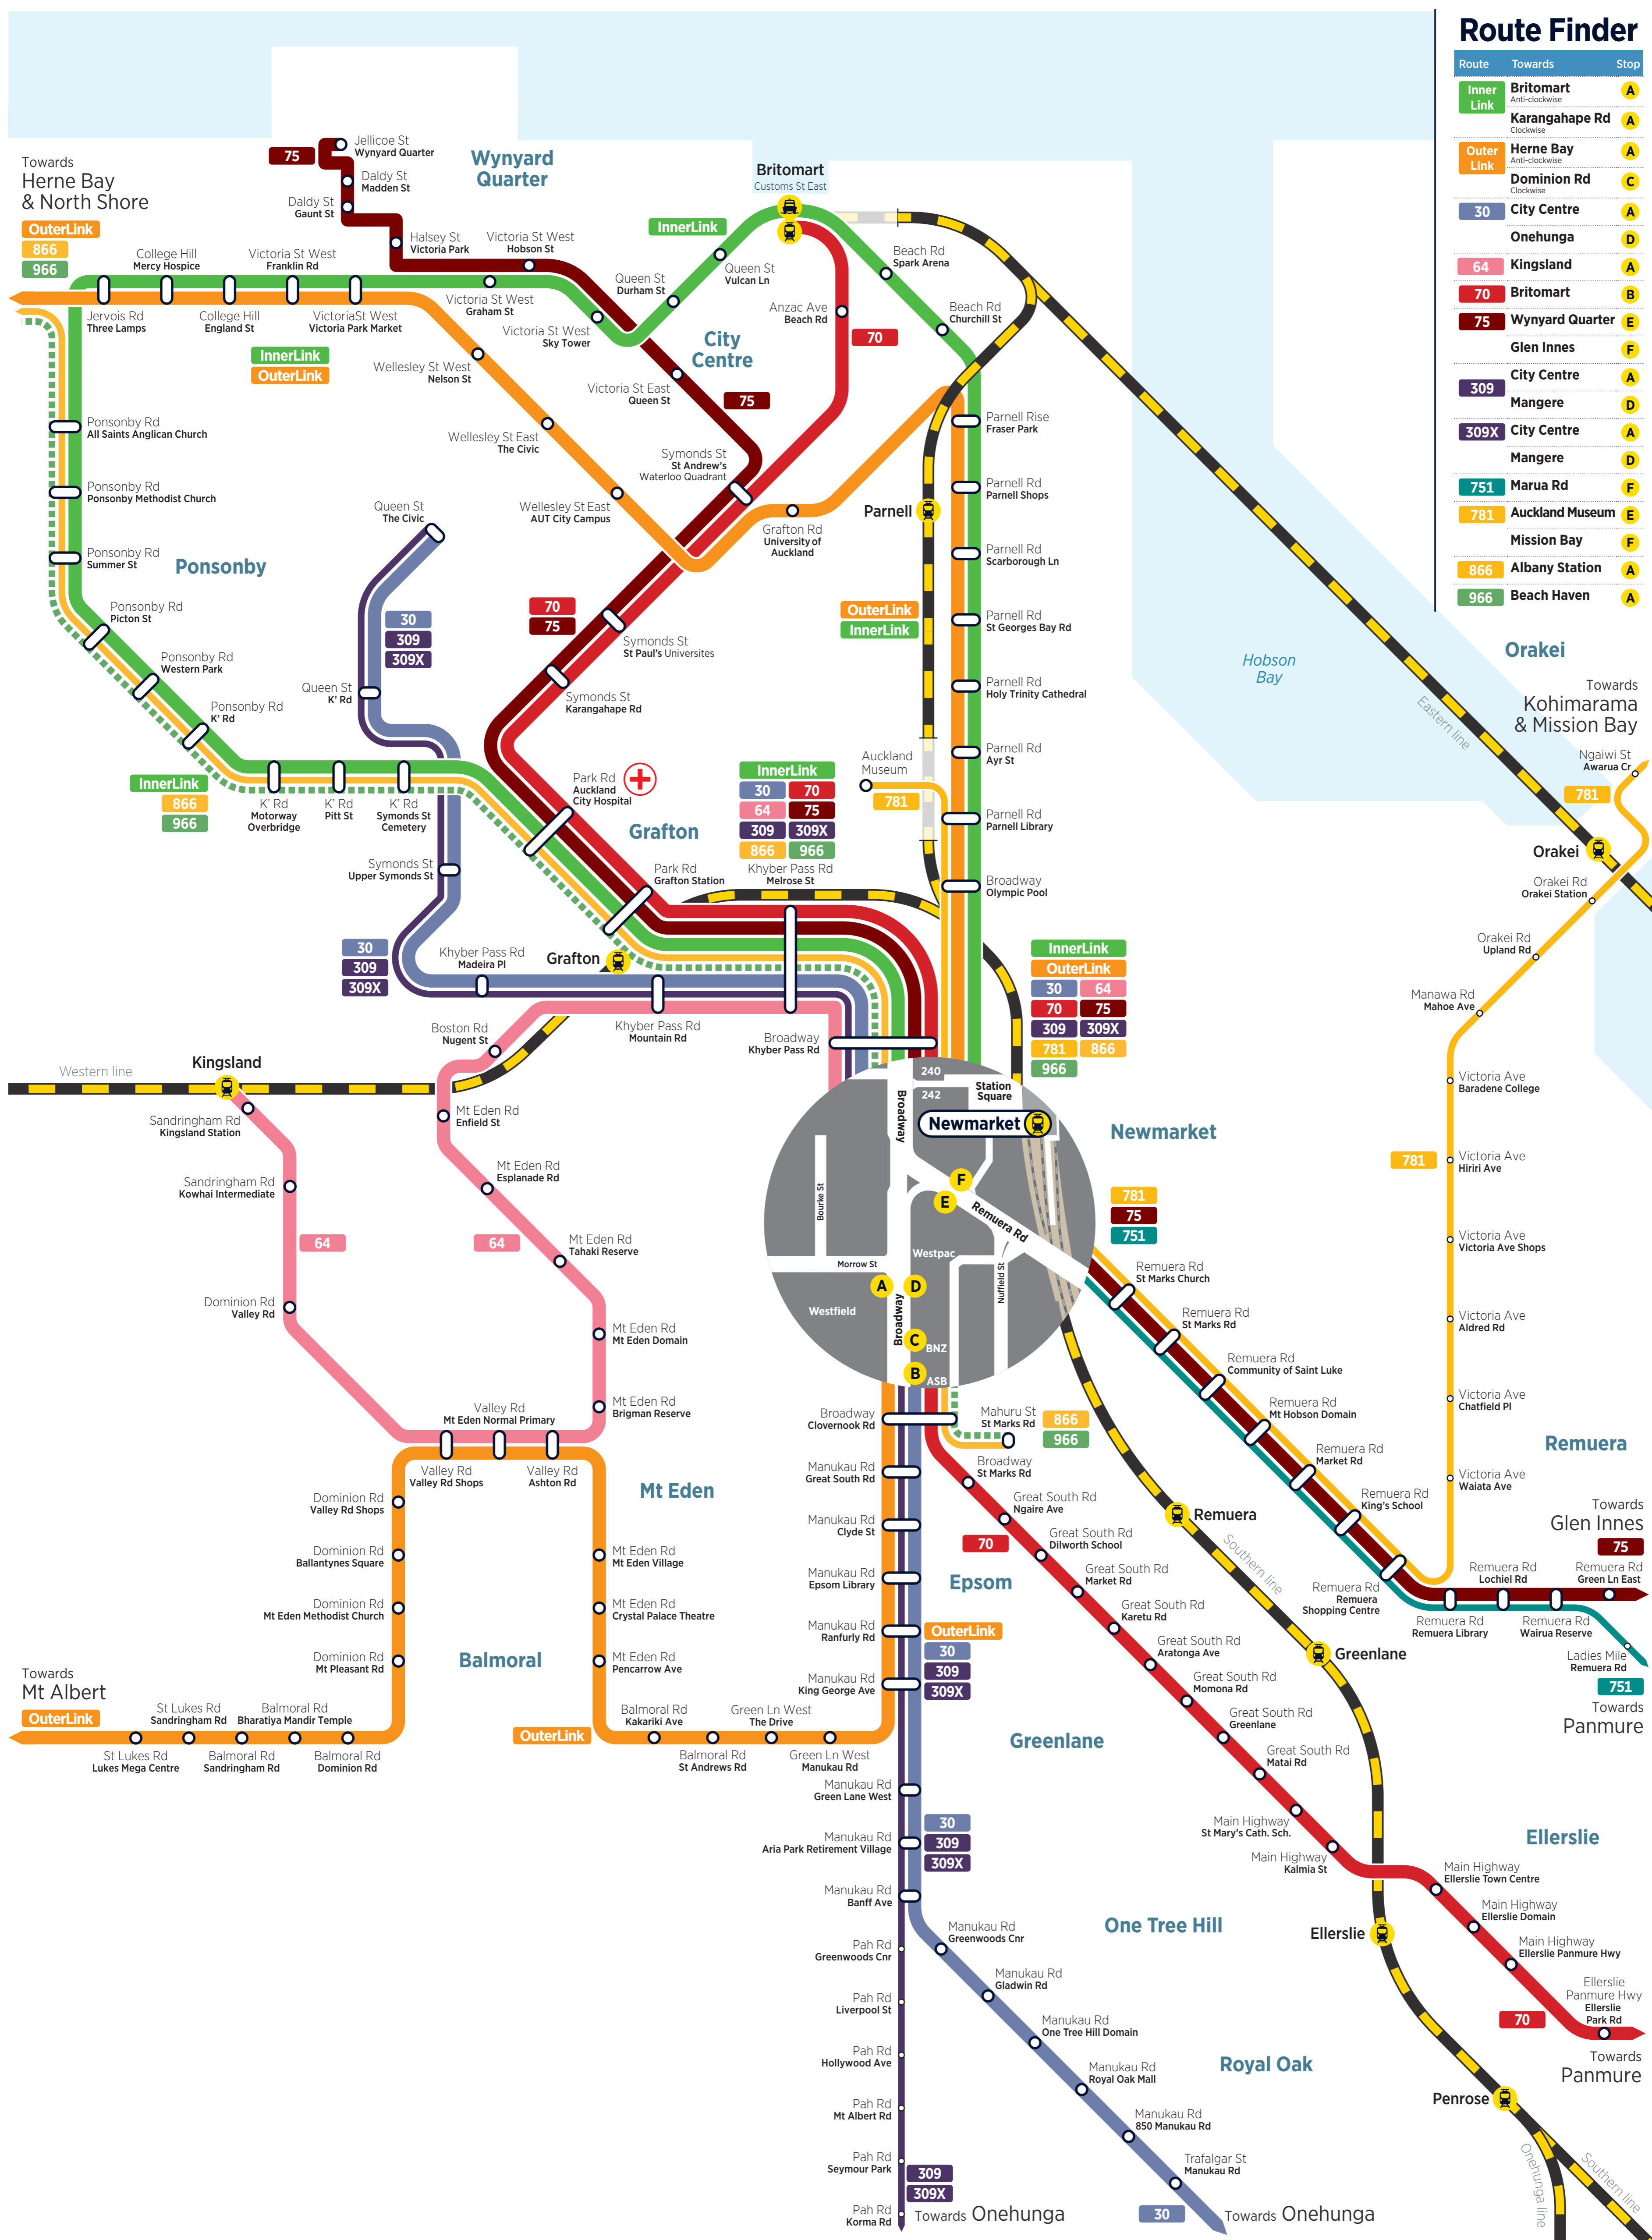

# Buses from Newmarket

## Route Finder

Route	Towards	Stop
Inner Link	Britomart	A
Outer Link	Karangahape Rd	A
Outer Link	Herne Bay	A
30	City Centre	A
64	Kingsland	A
70	Britomart	B
75	Wynyard Quarter	E
309	City Centre	A
309X	Mangere	D
751	Marua Rd	F
781	Auckland Museum	E
866	Albany Station	A
966	Beach Haven	A

## Destination

Towards	Route	Stop
Albany Station	866	A
Auckland Museum	781	E
Beach Haven	966	A
Botany	70	B
Britomart	Inner Link	A
City Centre	30	A
Dominion Rd	Outer Link	C
Ellerslie	70	B
Favona	309	D
Glen Innes	75	F
Green Lane West	Outer Link	C
Herne Bay	Outer Link	A
Highbury	966	A
Hospital	Inner Link	A
Karangahape Rd	Inner Link	A
Kingsland	64	A
Mangere	309	D
Mangere Bridge	309	D
Manukau Rd	Outer Link	C
Marua Rd	751	F
Mission Bay	781	F
Mt Eden	Outer Link	C
Northern Busway	866	A
Onehunga	30	D
Onewa Rd	966	A
Pah Rd	309	D
Pakuranga	70	B
Panmure	70	B
Parnell	Outer Link	A
Ponsonby	Inner Link	A
Remuera Shops	75	F
Royal Oak	30	D
St Johns Rd	75	F
St Lukes	Outer Link	C
Univerities	75	E
Upper Symonds St	30	A
Wellesley St	Outer Link	A
Westmere	Outer Link	A
Wynyard Quarter	75	E